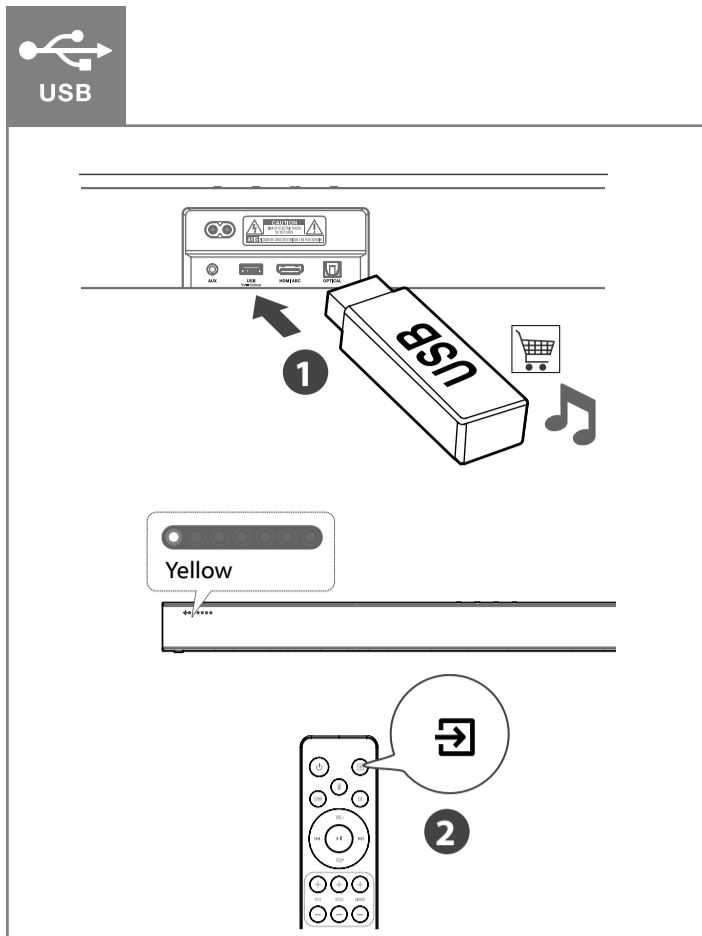

Standby	AUX	Bluetooth(⌘)	OPTICAL	HDMI ARC	USB (⌘)
EN	Red	Green	Blue	Orange	White	Yellow
FR	Rouge	Vert	Bleu	Orange	Blanc	Jaune
DE	Rot	Grün	Blau	Orange	WeiÙ	Gelb
IT	Rosso	Verde	Blu	Arancione	Bianco	Giallo
ES	Rojo	Verde	Azul	Naranja	Blanco	Amarillo
SL	Rdeča	Rdeča	Modra	Oranžna	Modra	Rumena
HR	Crvena	Zelena	Plava	Narančasta	Bijela	Žuta
CZ	Červeně	Zeleně	Modře	Oranžově	Bíle	Žlutě
SK	Červené	Zelené	Zelené	Oranžové	Biele	Žlté
HU	Vörös	Zöld	Kék	Narancssárga	Fehér	Sárga
PT	Vermelho	Verde	Azul	Laranja	Branco	Amarelo
RO	Roșu	Verde	Albastru	Portocaliu	Alb	Galben
PL	Czerwony	Zielony	Niebieski	Pomarańczowy	Biały	Żółty
RU	Красный	Зеленый	Синий	Желтый	Белый	Желтый

Trademarks

The Bluetooth® word mark and logos are registered trademarks owned by Bluetooth SIG, Inc. and any use of such marks by Hisense is under license. Other trademarks and trade names are those of their respective owners.

The Adopted Trademarks HDMI, HDMI High-Definition Multimedia Interface, and the HDMI Logo are trademarks or registered trademarks of HDMI Licensing Administrator, Inc. in the United States and other countries.

Manufactured under license from Dolby Laboratories. Dolby, Dolby Audio, and the double-D symbol are trademarks of Dolby Laboratories.

For DTS patents, see <http://patents.dts.com>. Manufactured under license from DTS, Inc. (for companies headquartered in the U.S./Japan/Taiwan) or under license from DTS Licensing Limited (for all other companies). DTS, Digital Surround, Virtual:X, and the DTS logo are registered trademarks or trademarks of DTS, Inc. in the United States and other countries. © 2021 DTS, Inc. ALL RIGHTS RESERVED.

Hisense

EU Declaration of conformity (DoC)

Unique identification of this DoC: H-GJYX-20230424-010

We, Declare under our sole responsibility that the product:

Product Name: Soundbar

Trade Name: Hisense

Model: HS2100

To which this declaration relates is in conformity with the essential requirements and other relevant requirements of the radio equipment directive (2014/53/EU), Eco design Directive (2009/125/EC) & Regulation 1275/2009/EC, RoHS Directive (2011/65/EU and its amendment (EU) No. 2015/863).

The product is in conformity with the following standards and/or other normative documents:

Health & Safety (Art. 3(1)(a)): EN62479:2010, Or EN62311:2020, IEC 62368-1:2014, EN 62368-1:2014+A11:2017

EMC (Art. 3(1)(b)): EN 55032: 2015/A11:2020, EN 55035:2017/A11:2020

EN IEC 61000-3-2:2019, EN 61000-3-3:2013/A1:2019

ETSI EN 301 489-1 V2.2.3: 2019, ETSI EN 301 489-17 V3.2.4: 2020

Spectrum (Art. 3(2)): ETSI EN 300 328 V2.2.2: 2019

ErP: COMMISSION REGULATION (EC) No 1275/2008, (EU) No 801/2013, EN 50564: 2011

RoHS: 2011/65/EU and its amendment (EU) No. 2015/863

Place and date of issue (of this DoC): Qingdao, Shandong, China; 2023-4-24

Signed by or for the manufacturer: Hisense International Co., Ltd

Address: Hisense Tower, 17 Donghai Xi Road, Qingdao, Shandong, China