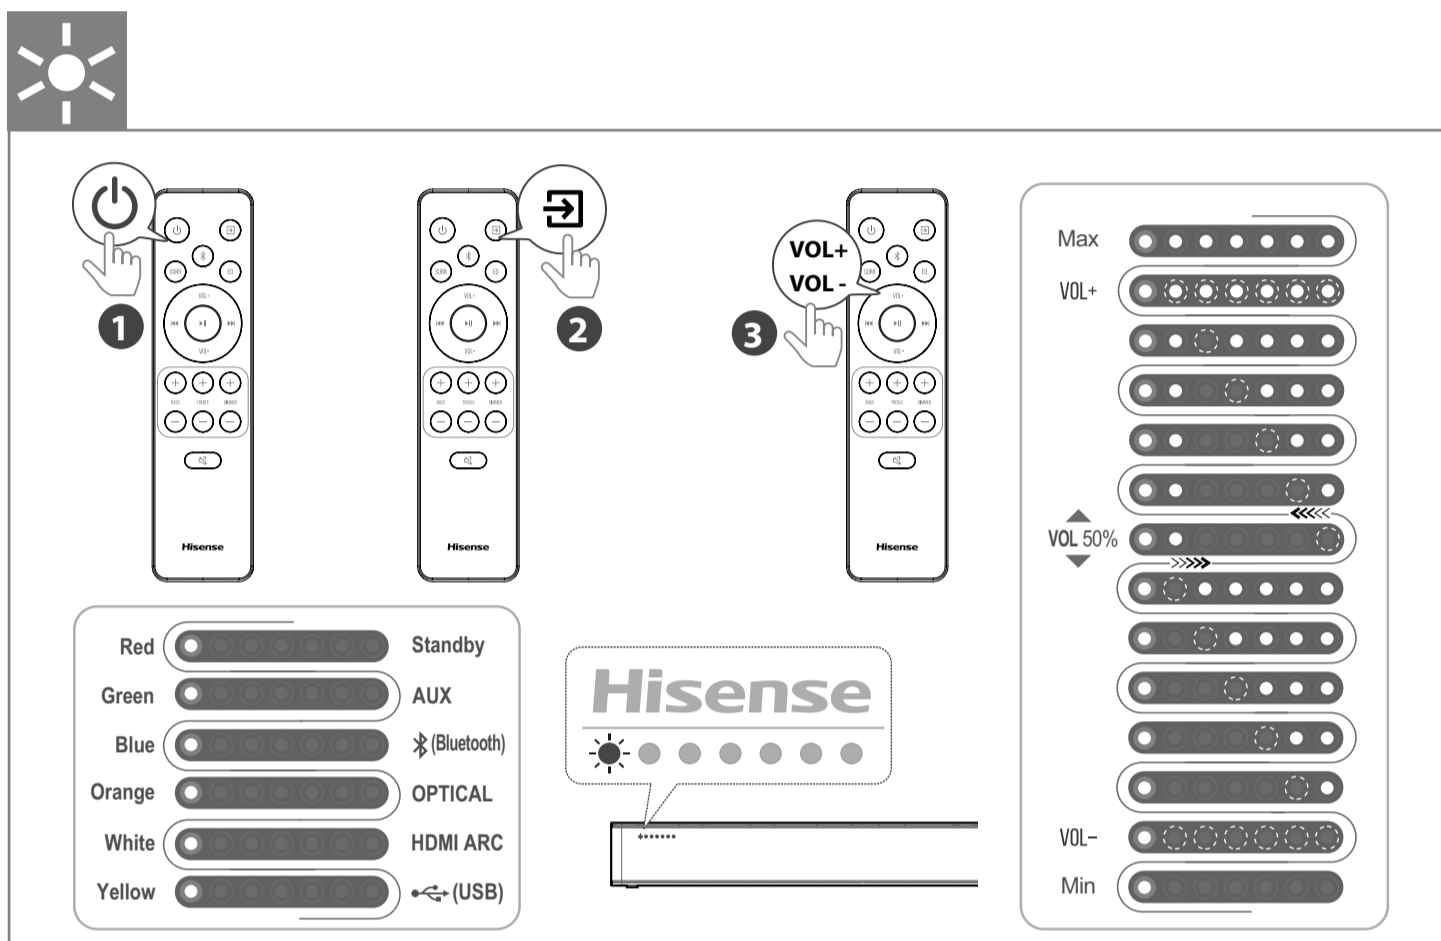

Standby	AUX	Bluetooth(⌘)	OPTICAL	HDMI ARC	USB (⌘)
EN	Red	Green	Blue	Orange	White	Yellow
FR	Rouge	Vert	Bleu	Orange	Blanc	Jaune
DE	Rot	Grün	Blau	Orange	WeiÙ	Gelb
IT	Rosso	Verde	Blu	Arancione	Bianco	Giallo
ES	Rojo	Verde	Azul	Naranja	Blanco	Amarillo
SL	Rdeča	Rdeča	Modra	Oranžna	Modra	Rumena
HR	Crvena	Zelena	Plava	Narančasta	Bijela	Žuta
CZ	Červeně	Zeleně	Modře	Oranžově	Bíle	Žlutě
SK	Červené	Zelené	Zelené	Oranžové	Biele	Žlté
HU	Vörös	Zöld	Kék	Narancssárga	Fehér	Sárga
PT	Vermelho	Verde	Azul	Laranja	Branco	Amarelo
RO	Roșu	Verde	Albastru	Portocaliu	Alb	Galben
PL	Czerwony	Zielony	Niebieski	Pomarańczowy	Biały	Żółty
RU	Красный	Зеленый	Синий	Желтый	Белый	Желтый

Trademarks

The Bluetooth® word mark and logos are registered trademarks owned by Bluetooth SIG, Inc. and any use of such marks by Hisense is under license. Other trademarks and trade names are those of their respective owners.

The Adopted Trademarks HDMI, HDMI High-Definition Multimedia Interface, and the HDMI Logo are trademarks or registered trademarks of HDMI Licensing Administrator, Inc. in the United States and other countries.

Manufactured under license from Dolby Laboratories. Dolby, Dolby Audio, and the double-D symbol are trademarks of Dolby Laboratories.

For DTS patents, see <http://patents.dts.com>. Manufactured under license from DTS, Inc. (for companies headquartered in the U.S./Japan/Taiwan) or under license from DTS Licensing Limited (for all other companies). DTS, Digital Surround, Virtual:X, and the DTS logo are registered trademarks or trademarks of DTS, Inc. in the United States and other countries. © 2021 DTS, Inc. ALL RIGHTS RESERVED.

Hisense

EU Declaration of conformity (DoC)

Unique identification of this DoC: H-GJYX-20230424-010

We, Declare under our sole responsibility that the product:

Product Name: Soundbar

Trade Name: Hisense

Model: HS2100

To which this declaration relates is in conformity with the essential requirements and other relevant requirements of the radio equipment directive (2014/53/EU), Eco design Directive (2009/125/EC) & Regulation 1275/2009/EC, RoHS Directive (2011/65/EU and its amendment (EU) No. 2015/863).

The product is in conformity with the following standards and/or other normative documents:

Health & Safety (Art. 3(1)(a)): EN62479:2010, Or EN62311:2020, IEC 62368-1:2014, EN 62368-1:2014+A11:2017

EMC (Art. 3(1)(b)): EN 55032: 2015/A11:2020, EN 55035:2017/A11:2020

EN IEC 61000-3-2:2019, EN 61000-3-3:2013/A1:2019

ETSI EN 301 489-1 V2.2.3: 2019, ETSI EN 301 489-17 V3.2.4: 2020

Spectrum (Art. 3(2)): ETSI EN 300 328 V2.2.2: 2019

ErP: COMMISSION REGULATION (EC) No 1275/2008, (EU) No 801/2013, EN 50564: 2011

RoHS: 2011/65/EU and its amendment (EU) No. 2015/863

Place and date of issue (of this DoC): Qingdao, Shandong, China; 2023-4-24

Signed by or for the manufacturer: Hisense International Co., Ltd

Address: Hisense Tower, 17 Donghai Xi Road, Qingdao, Shandong, China