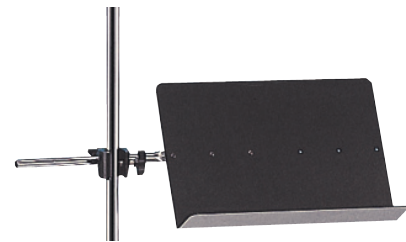

MS/334

- Lightweight sheet music stand with nylon carrying bag

Sheet music holder dimensions:

Width:	20" - 51 cm
Height:	11.77" - 30 cm
Bottom Lip depth:	2.3" - 2 cm
Height adjustment range:	20.41" to 51.41" 52 cm to 131 cm
Folded Height:	23.15" - 59 cm
Diameter of leg spread:	22.37" - 57 cm
Weight:	2.2 lb - 1 Kg
Color:	Black

MS/335

- Heavy duty, sheet music stand with nylon carrying bag (heavier version of the MS/334 sheet music stand)

Sheet music holder dimensions:	
Width:	20" - 51 cm
Height:	11.77" - 30 cm
Bottom Lip depth:	2.3" - 2 cm
Height adjustment range:	20.41" to 51.41" 52 cm to 131 cm
Folded Height:	23.15" - 59 cm
Diameter of leg spread:	22.37" - 57 cm
Weight:	3.3 lb - 1.5 Kg
Color:	Black

MS/303

- Small Clamp-on Sheet Music Holder
- Heavy, thick metal clamp securely attaches to mast of almost any standard mic stand

Sheet Music holder dimensions:	
Width:	11.75" - 30 cm
Height:	7.9" - 20 cm
Bottom Lip:	2.3" - 6 cm
Clamp opening:	0.8" - 2 cm
Weight:	2.1 lb - 0.95 kg
Color:	Black