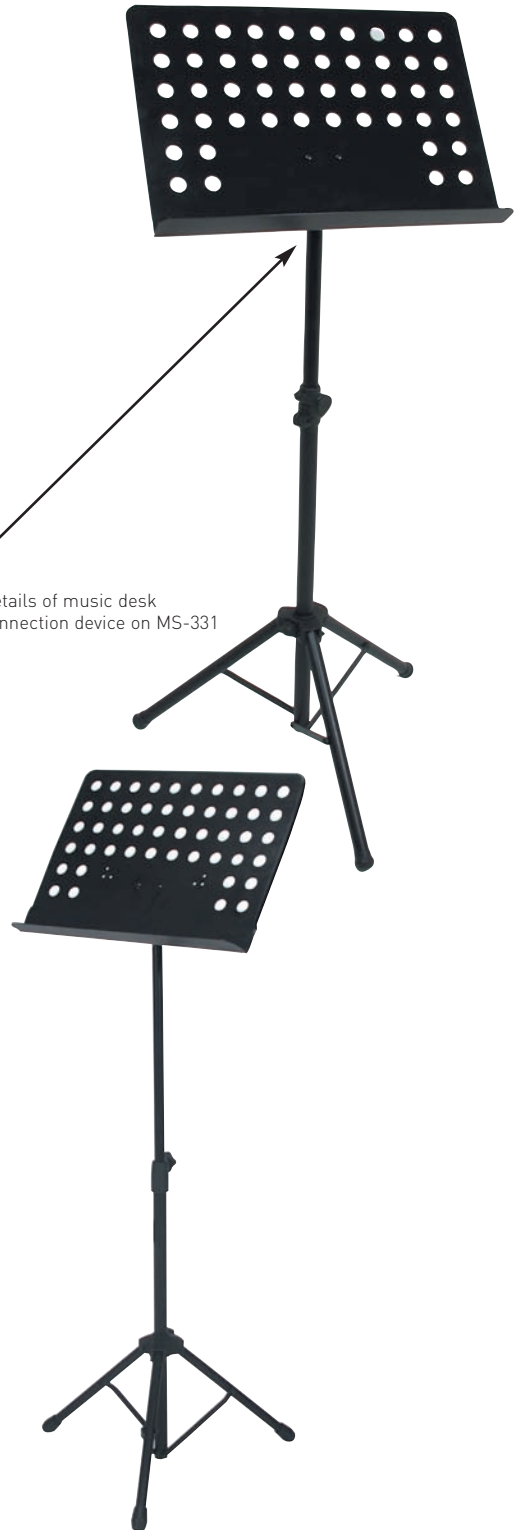

Details of music desk connection device on MS-331

MS/330

- Sheet Music Stand with All Metal Perforated Music Holder

MS/330 W/BAG

Music stand MS/330 supplied with nylon carrying bag

Sheet music holder dimensions:

Width:	18.7" - 47.5 cm
Height:	13.6" - 34.5 cm
Lip depth:	2" - 5 cm
Height adjustment range:	29.5" to 50.8" 75 cm to 129 cm
Folded Height:	30" - 76.5 cm
Diameter of leg spread:	24" - 61 cm
Weight:	7.3 lb - 3.3 Kg
Color:	Black