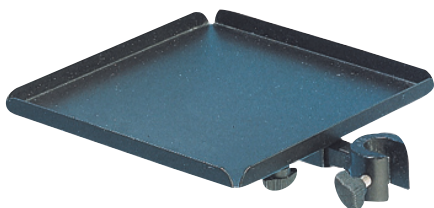

MS/303

- Small Clamp-on Sheet Music Holder
- Heavy, thick metal clamp securely attaches to mast of almost any standard mic stand

Sheet Music holder dimensions:	
Width:	11.75" - 30 cm
Height:	7.9" - 20 cm
Bottom Lip:	2.3" - 6 cm
Clamp opening:	0.8" - 2 cm
Weight:	2.1 lb - 0.95 kg
Color:	Black

Boom length: 30" - 76.2 cm
Vertical pole height: 10" - 25.4 cm
Clamp opening: 0.8" - 2 cm
Weight: 1.6 lb - 0.72 kg
Color: Black

MS/329

- Large Clamp-on Utility Tray

Tray dimensions:
Depth: 8.4" - 21.3 cm
Width: 8.4" - 21.3 cm
Lip height: 0.5" - 1.27 cm
Clamp opening: 0.8" - 2 cm
Weight: 2.6 lb - 1.2 kg
Color: Black